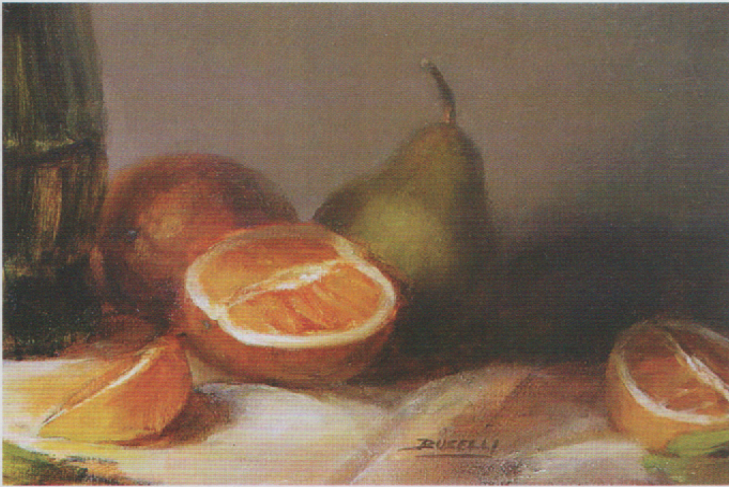

Ellen Buselli